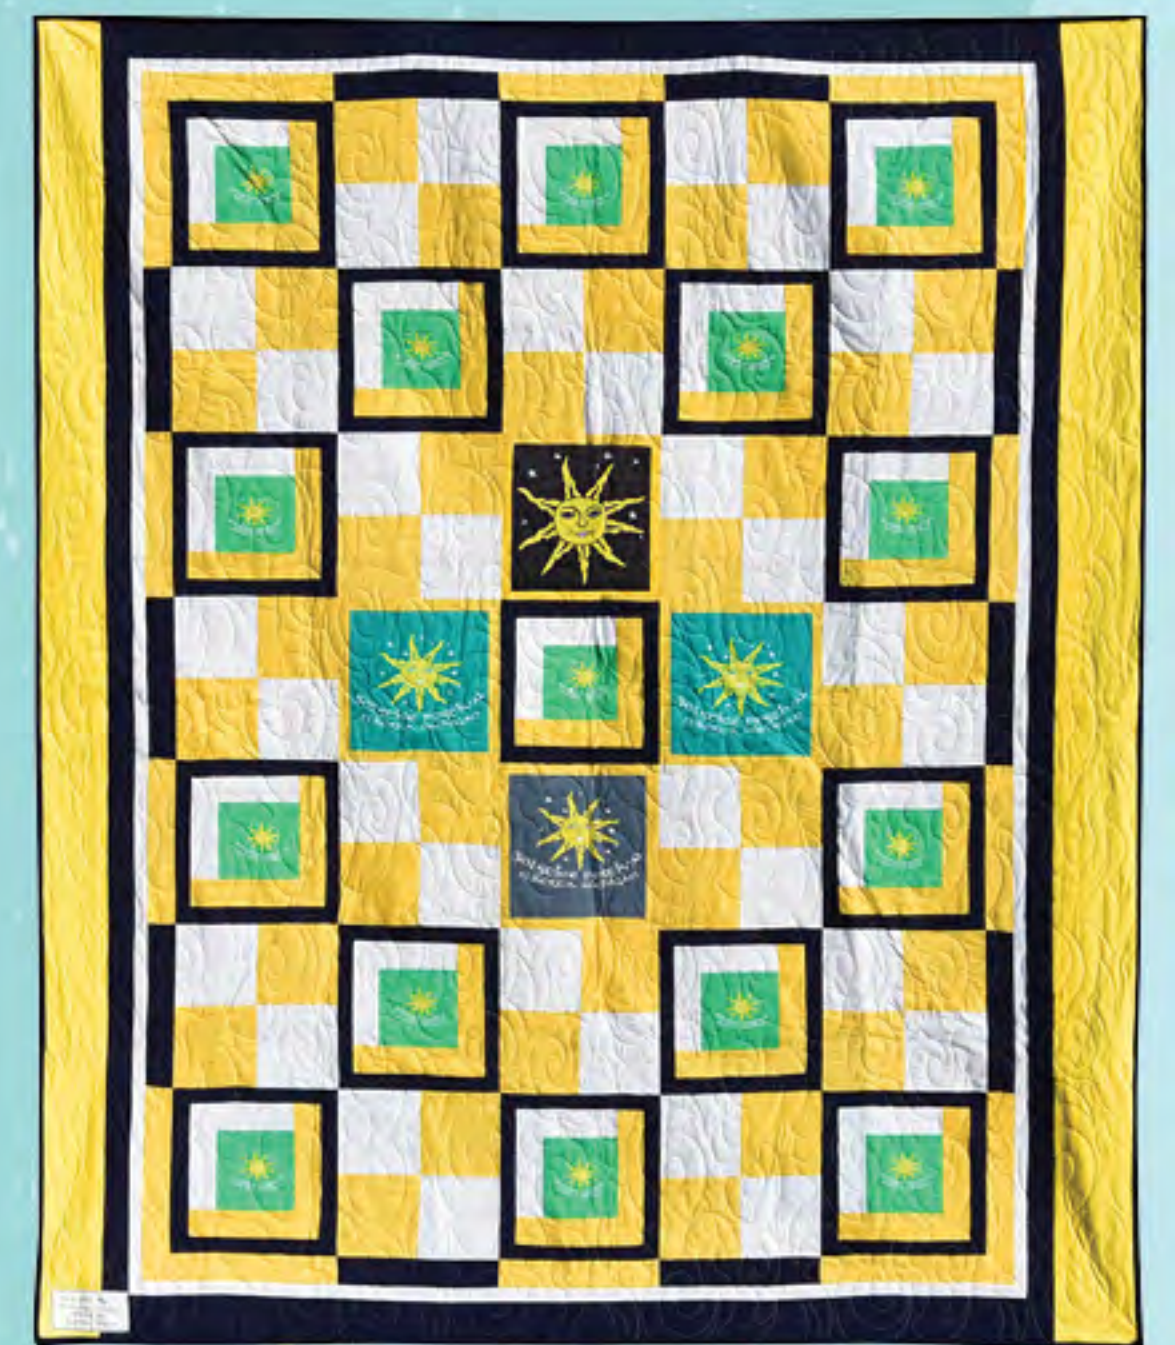

Back of quilt

Updates on www.VillageofElberta.com and
[Facebook.com/ElbertaParksandRecreation](https://www.facebook.com/ElbertaParksandRecreation)
Must be 18 or older to bid.